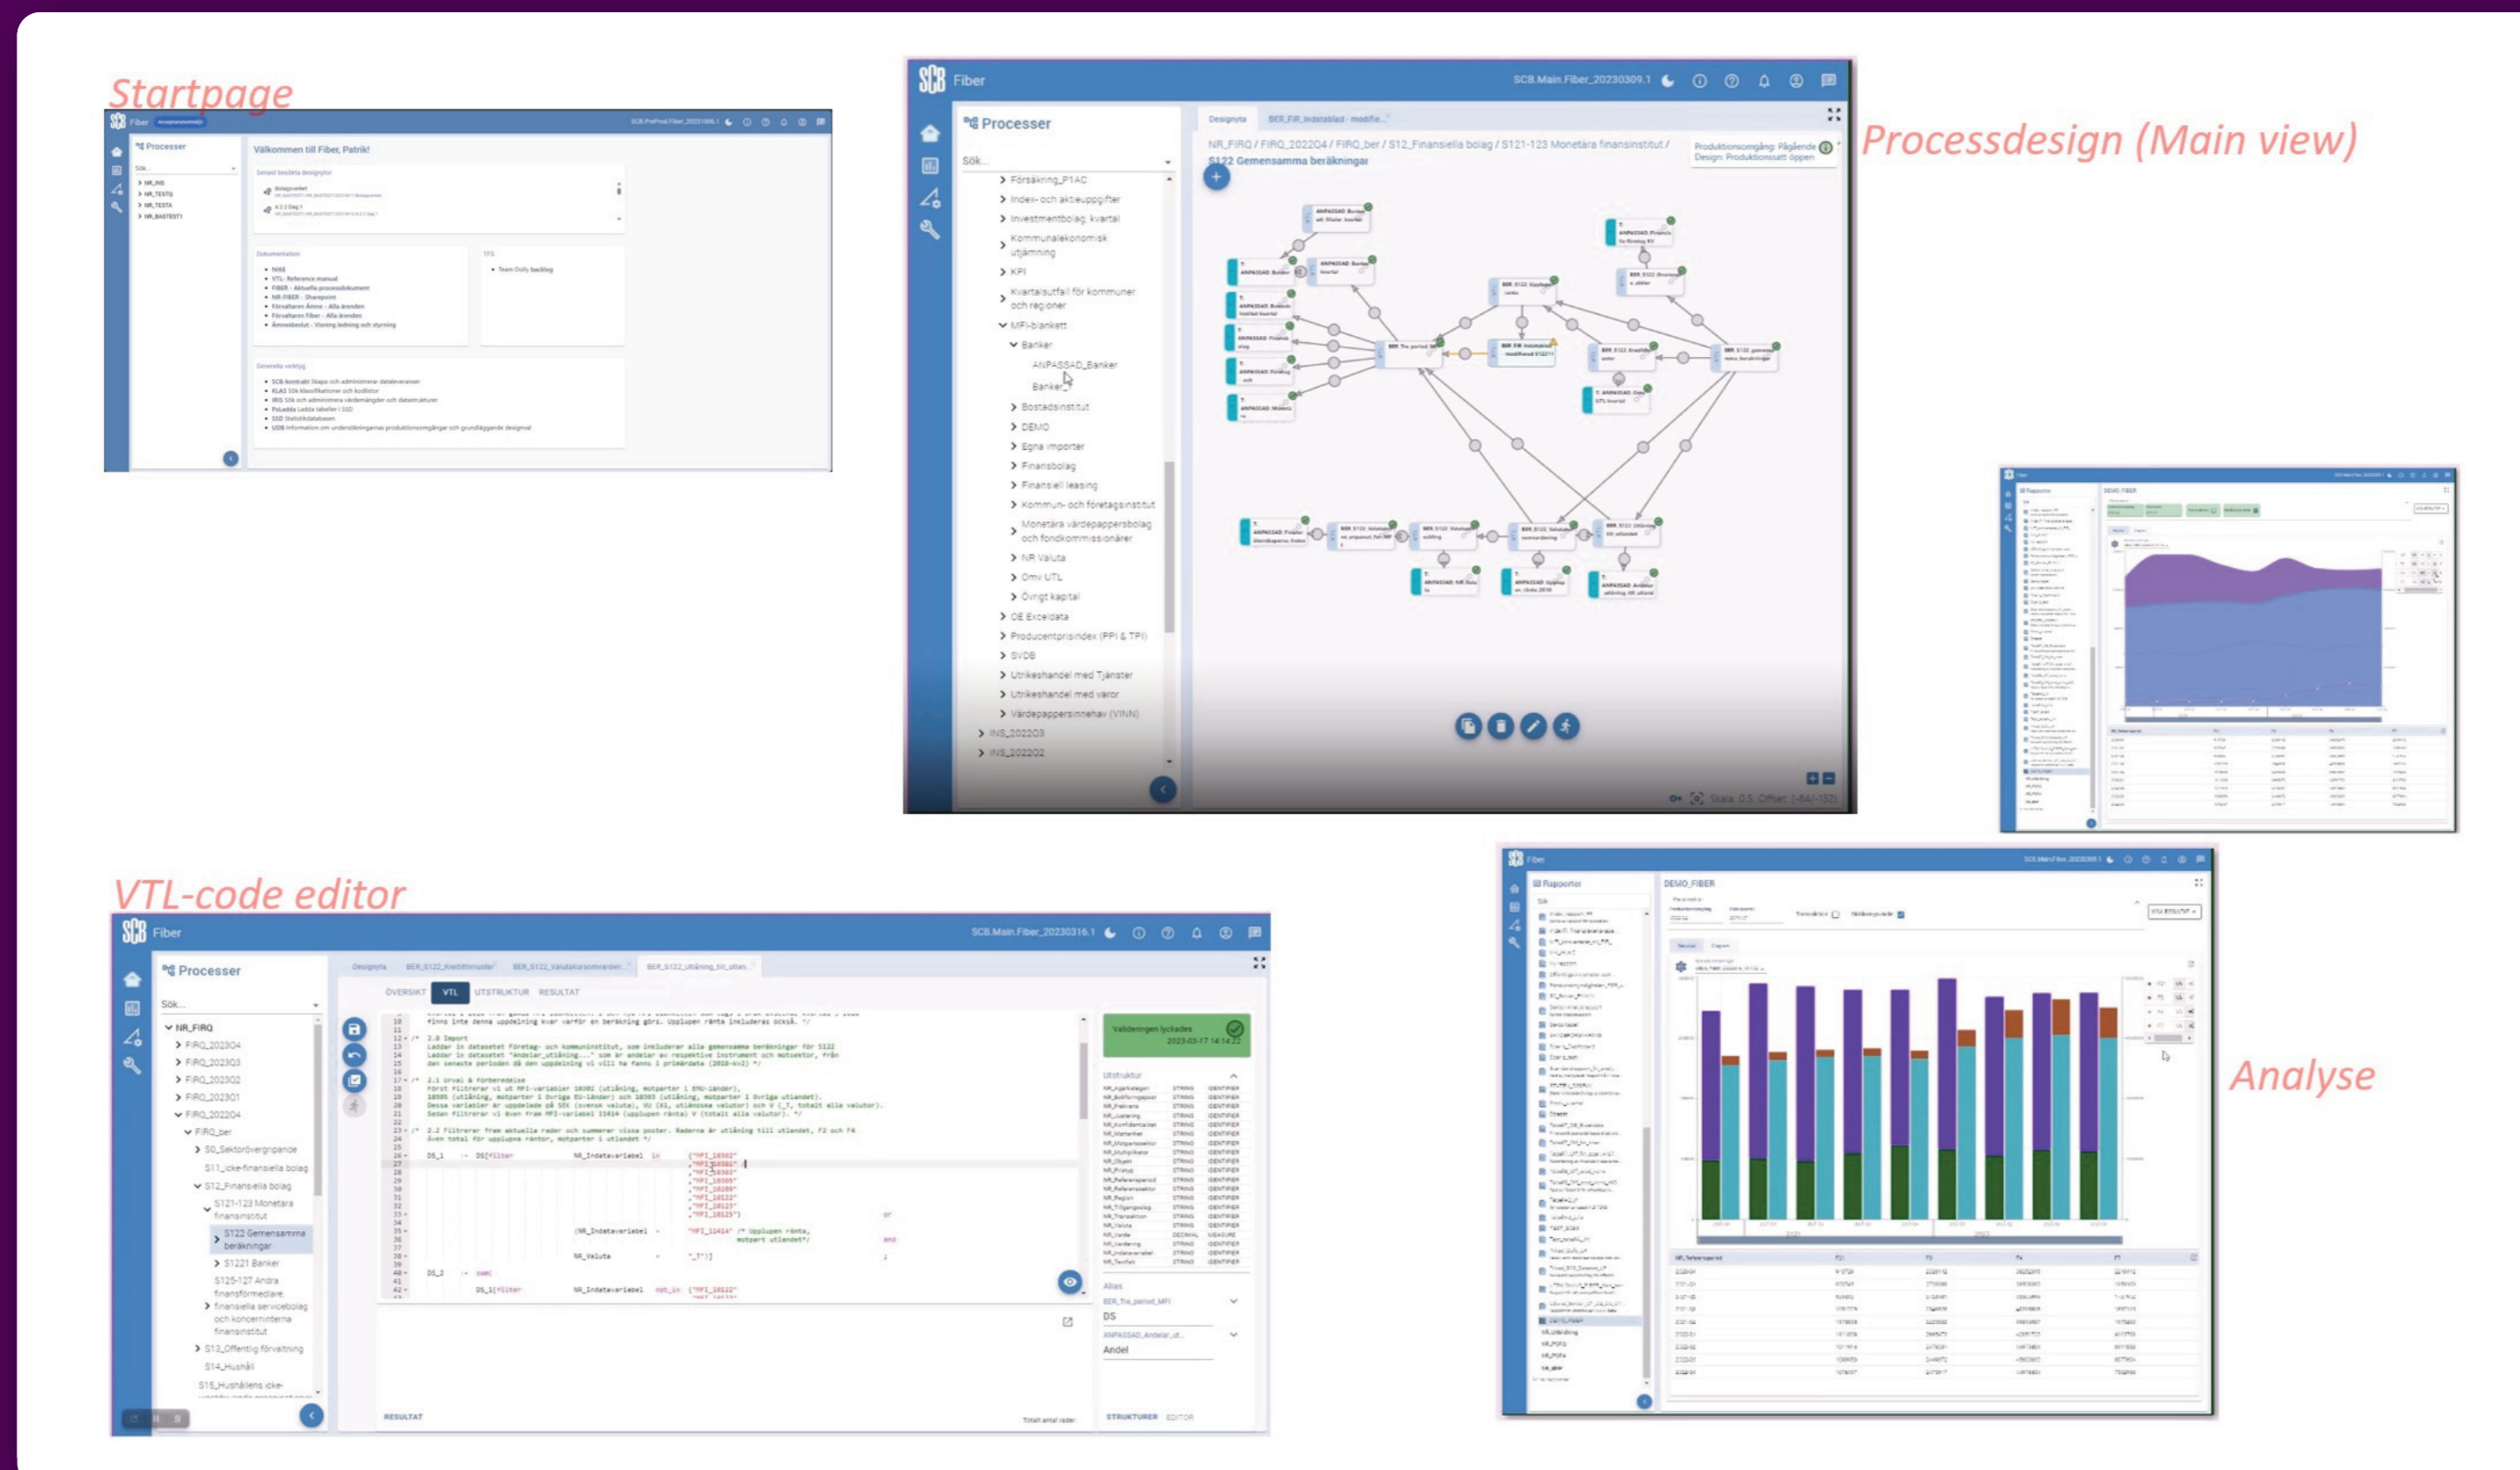

Fiber

a new production system based on GSIM

Detail view of Fiber

- Eliminate legacy systems, Excel, and hard-to-manage SQL scripts.
- Secure and stable production with traceability and transparency.
- Increased automation, allowing the organization more time for analysis.
- Metadata-driven production. More focus on clear and effective design of the production flow.
- Central management of metadata.
- Improved support for validation and reporting.
- Production should not be dependent on IT personnel.
- The organization should be able to work efficiently with its development/testing and production.