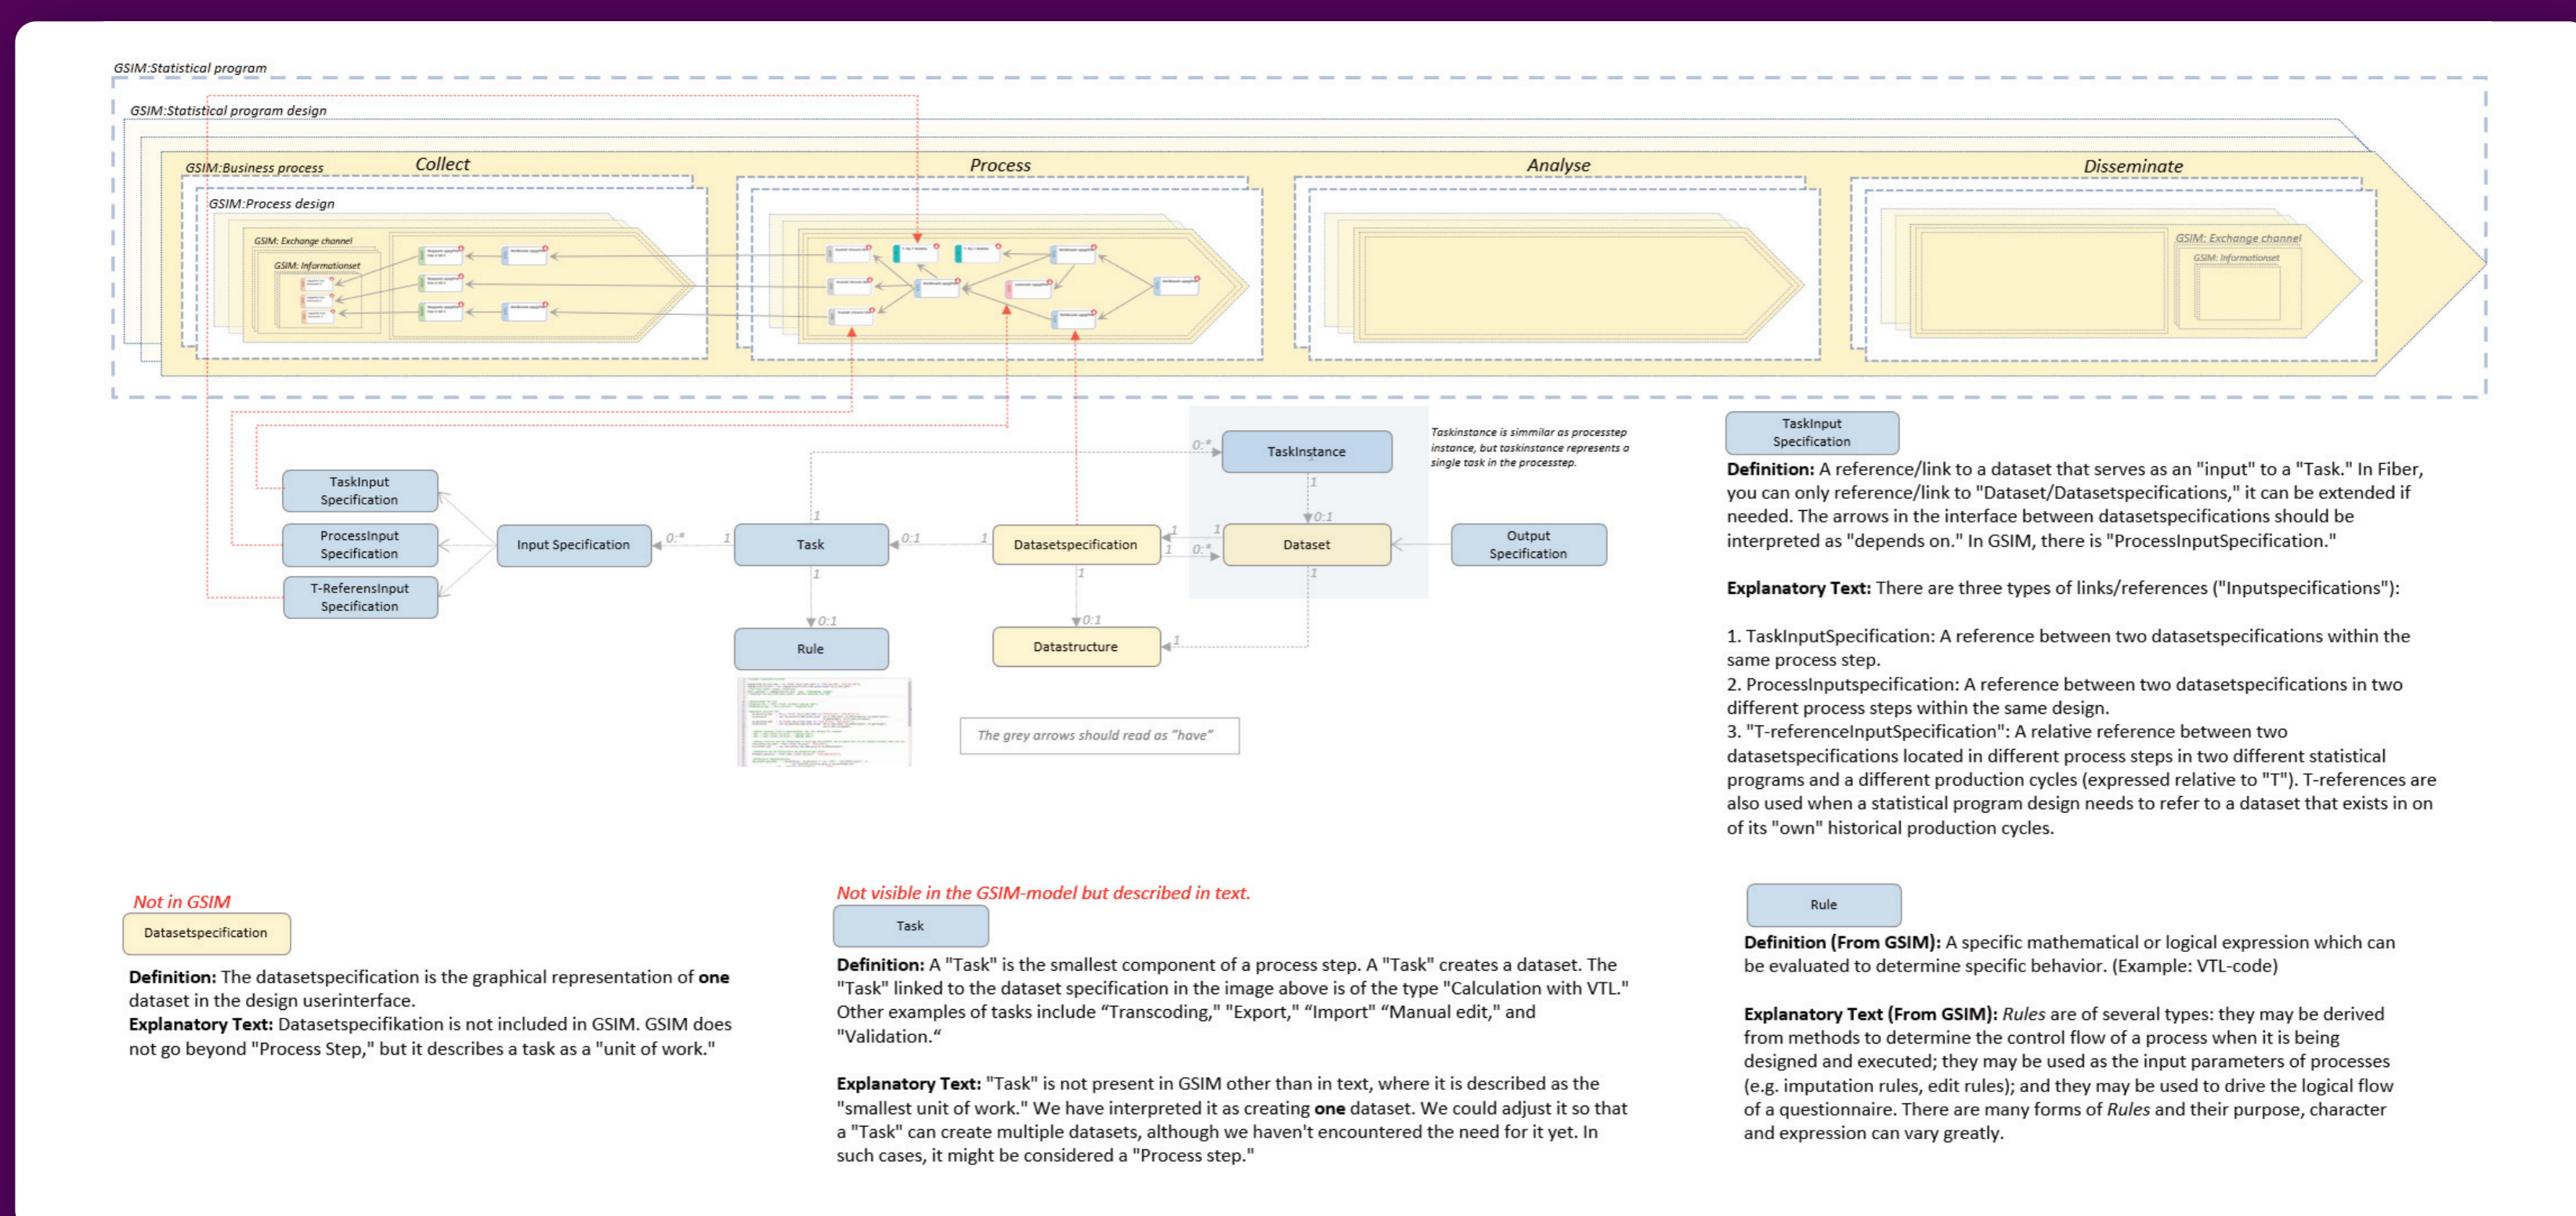

Fiber

a new production system based on GSIM

Detail view of Fiber

- Eliminate legacy systems, Excel, and hard-to-manage SQL scripts.
- Secure and stable production with traceability and transparency.
- Increased automation, allowing the organization more time for analysis.
- Metadata-driven production. More focus on clear and effective design of the production flow.
- Central management of metadata.
- Improved support for validation and reporting.
- Production should not be dependent on IT personnel.
- The organization should be able to work efficiently with its development/testing and production.